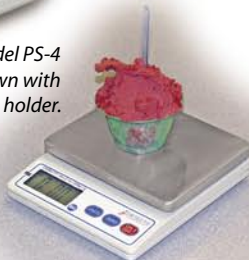

Detecto Model PT-25R

NEW
Product Features and Options!

See Bulletin No. D264 For More Info.

NEW!

Ice Cream Cone Scale

Detecto's Ice Cream Cone Scale is a 4 lb x 0.1 oz digital scale with two options of ice cream cone holders to choose from: single and dual cone holders.

Model PS-4 scale shown with model ICH2 cone holder.

Detecto's stainless steel tray is removable, so the PS4 scale may be used for weighing cups and other portioning needs.

See Bulletin No. D269 For More Info.

PS-7 scale shown with model ET7 tray.

NEW!

Extended Tray Portion Control Scale

Detecto's new oversized stainless steel tray for the model PS-7 digital food service scale opens new avenues for portion control weighing. The model ET7 extra-large platter measures 9-3/4" wide x 6-3/4" deep and lifts off for easy cleaning.